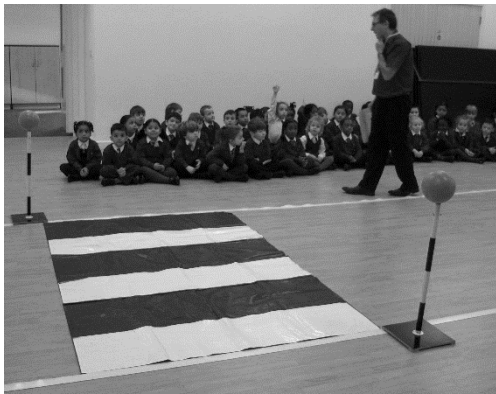

Friday 25th November

Newsletter

Dear Parents/Carers,

What a busy week it's been! On Tuesday children in Year 3 wrapped themselves up to participate in a Scoot Sure training session out on the playground! During the

lesson the children were given lots of helpful tips to keep them safe when they are out and about on their scooter. On the

same day children in Year 1 took part in a series of road safety workshops to learn more about being keeping safe too! The children and instructors thoroughly enjoyed their day and we thank the Bromley Road Safety team for their